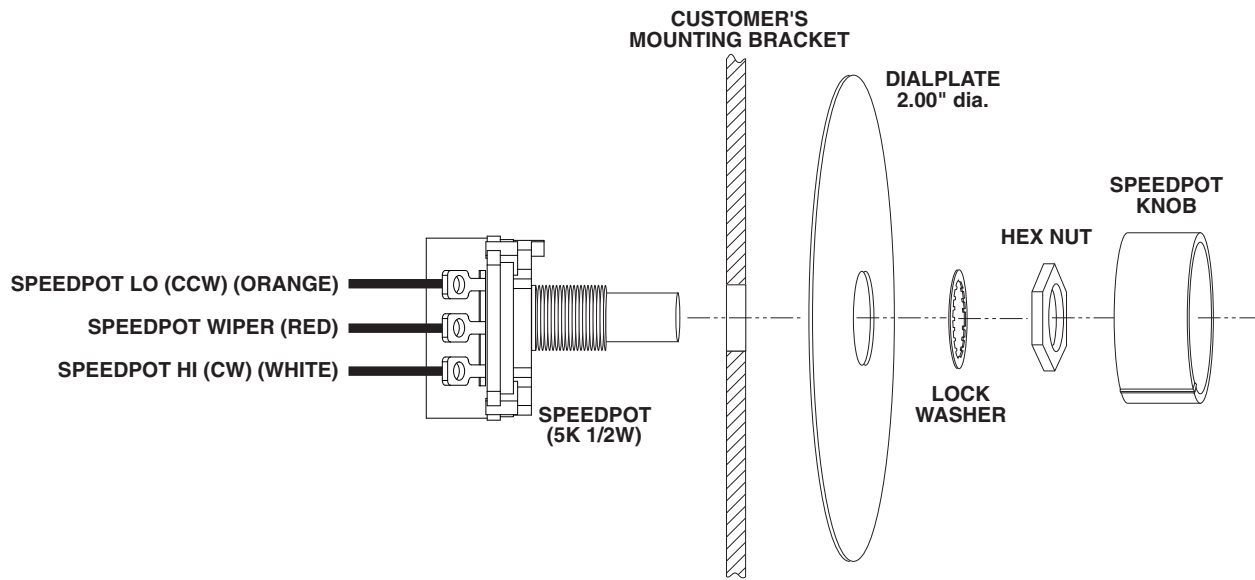

KDPD

This is a replacement pot kit used to control the speed of the motor.

An Altra Industrial Motion Company

Boston Gear
701 Carrier Drive
Charlotte, NC 28216
www.bostongear.com
Customer Service 800-825-6544