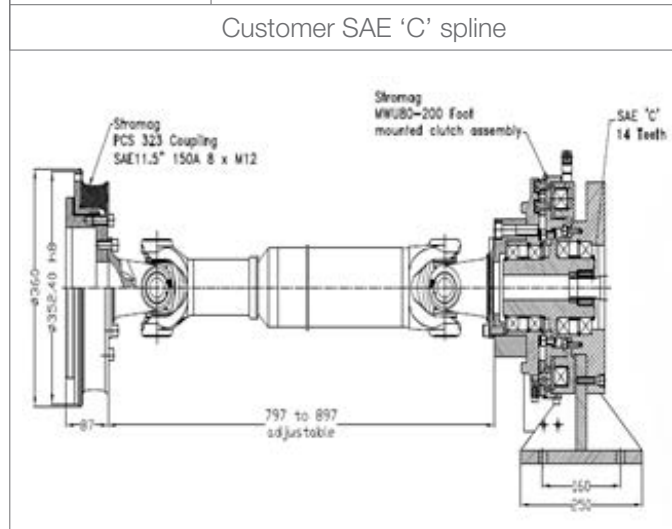

STROMAG UK LTD

Example Assemblies

CLUTCH	ZBA2500 Tooth Clutch
COUPLING	HP100 Gear Coupling
BRAKE	EAF 4DW Brake Calipers

CLUTCH	MWU80-200 Clutch
COUPLING	Periflex® CS 323 Coupling
DRIVE	GKN Driveshafts

BRAKE	EAF 3DW Caliper Brakes
COUPLING	SVW230 Coupling
LIMIT SWITCH	Series 51 Limit Switch