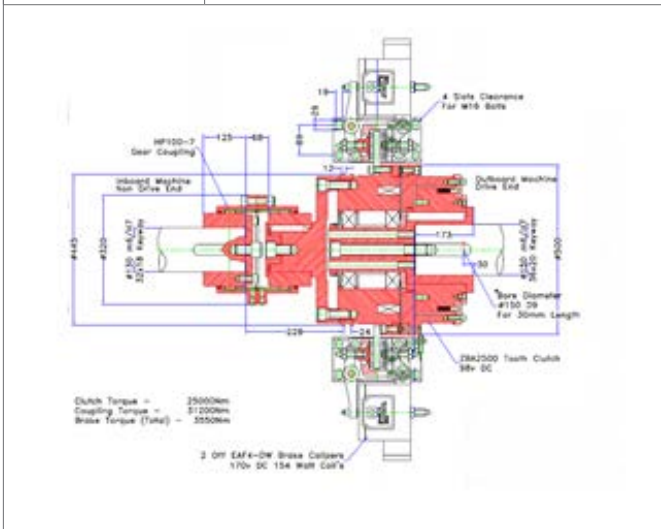

## Example Assemblies

<b>CLUTCH</b>	ZBA2500 Tooth Clutch
<b>COUPLING</b>	HP100 Gear Coupling
<b>BRAKE</b>	EAF 4DW Brake Calipers

<b>CLUTCH</b>	MWU80-200 Clutch
<b>COUPLING</b>	Periflex® CS 323 Coupling
<b>DRIVE</b>	GKN Driveshafts

<b>BRAKE</b>	EAF 3DW Caliper Brakes
<b>COUPLING</b>	SVW230 Coupling
<b>LIMIT SWITCH</b>	Series 51 Limit Switch

[www.stromag.com](http://www.stromag.com)

11 Fleming Close  
Park Farm Industrial Estate  
Wellingborough NN8 6UF  
+44 (0)1933 675494  
Fax: +44 (0)1933 675264