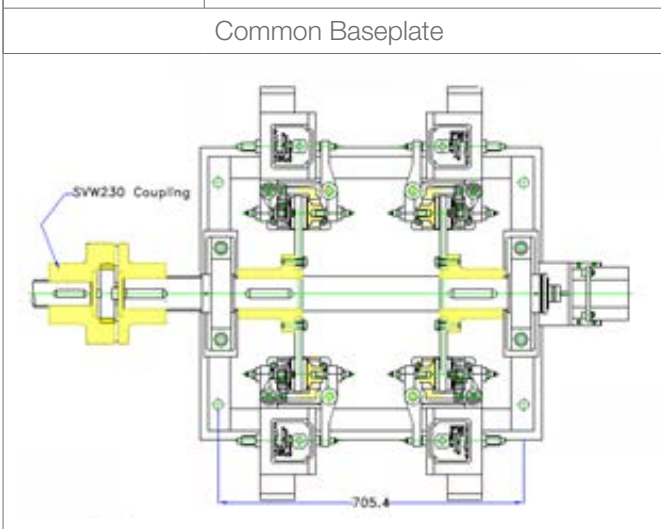

## Example Assemblies

<b>CLUTCH</b>	ZBA2500 Tooth Clutch
<b>COUPLING</b>	HP100 Gear Coupling
<b>BRAKE</b>	EAF 4DW Brake Calipers

<b>CLUTCH</b>	MWU80-200 Clutch
<b>COUPLING</b>	Periflex® CS 323 Coupling
<b>DRIVE</b>	GKN Driveshafts

<b>BRAKE</b>	EAF 3DW Caliper Brakes
<b>COUPLING</b>	SVW230 Coupling
<b>LIMIT SWITCH</b>	Series 51 Limit Switch

[www.stromag.com](http://www.stromag.com)

11 Fleming Close  
Park Farm Industrial Estate  
Wellingborough NN8 6UF  
+44 (0)1933 675494  
Fax: +44 (0)1933 675264