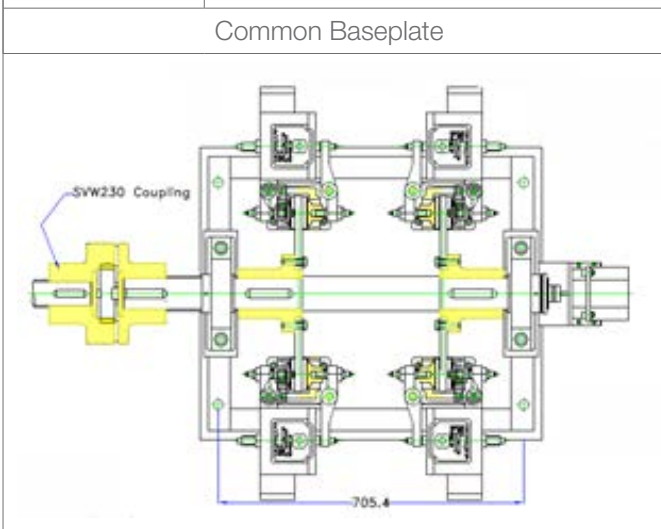

STROMAG UK LTD

Example Assemblies

CLUTCH	ZBA2500 Tooth Clutch
COUPLING	HP100 Gear Coupling
BRAKE	EAF 4DW Brake Calipers

CLUTCH	MWU80-200 Clutch
COUPLING	Periflex® CS 323 Coupling
DRIVE	GKN Driveshafts

BRAKE	EAF 3DW Caliper Brakes
COUPLING	SVW230 Coupling
LIMIT SWITCH	Series 51 Limit Switch