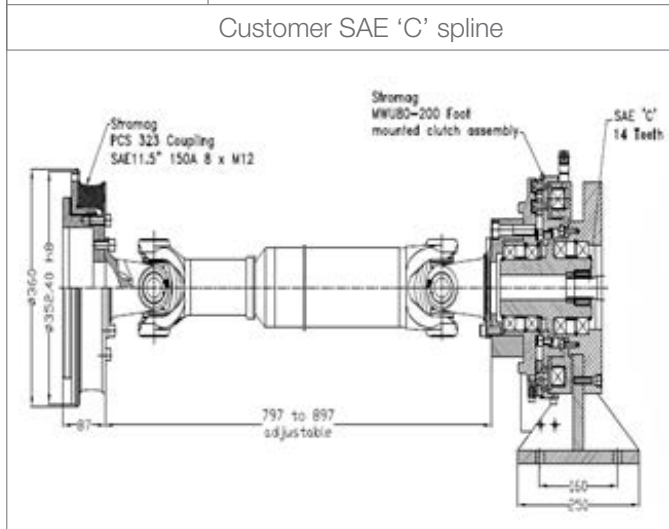

## Example Assemblies

<b>CLUTCH</b>	ZBA2500 Tooth Clutch
<b>COUPLING</b>	HP100 Gear Coupling
<b>BRAKE</b>	EAF 4DW Brake Calipers

<b>CLUTCH</b>	MWU80-200 Clutch
<b>COUPLING</b>	Periflex® CS 323 Coupling
<b>DRIVE</b>	GKN Driveshafts

<b>BRAKE</b>	EAF 3DW Caliper Brakes
<b>COUPLING</b>	SVW230 Coupling
<b>LIMIT SWITCH</b>	Series 51 Limit Switch

[www.stromag.com](http://www.stromag.com)

11 Fleming Close  
Park Farm Industrial Estate  
Wellingborough NN8 6UF  
+44 (0)1933 675494  
Fax: +44 (0)1933 675264