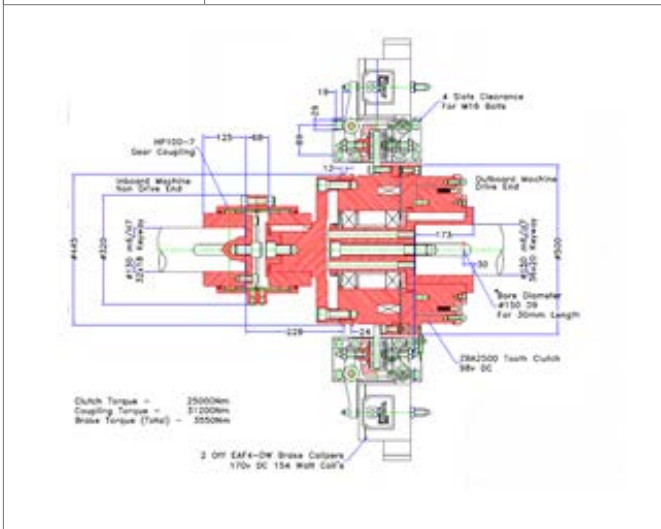

STROMAG UK LTD

Example Assemblies

CLUTCH	ZBA2500 Tooth Clutch
COUPLING	HP100 Gear Coupling
BRAKE	EAF 4DW Brake Calipers

CLUTCH	MWU80-200 Clutch
COUPLING	Periflex® CS 323 Coupling
DRIVE	GKN Driveshafts

BRAKE	EAF 3DW Caliper Brakes
COUPLING	SVW230 Coupling
LIMIT SWITCH	Series 51 Limit Switch