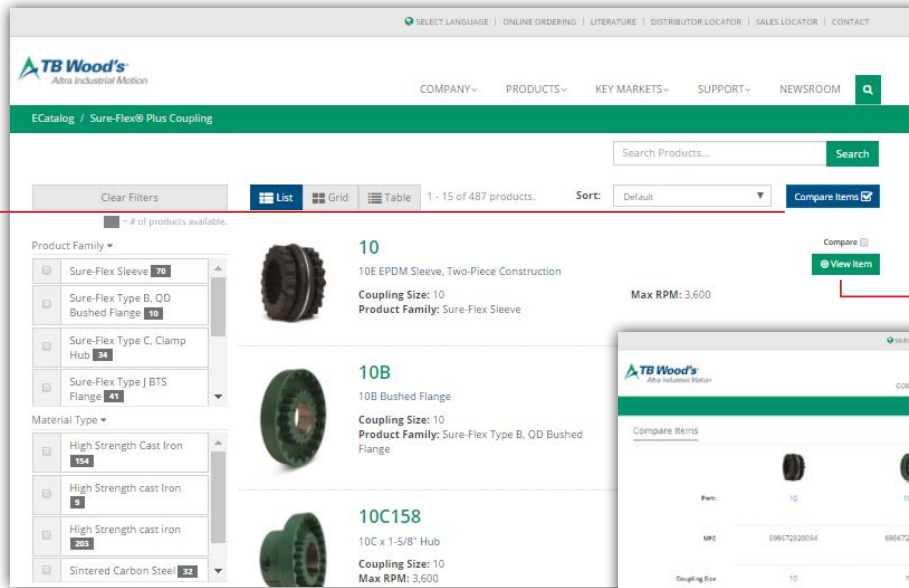

WWW.TBWOODS.COM

Access is Simple

Just click on the “Support” tab at the top of the TB Wood’s home page (www.tbwoods.com) and select “eCatalog”.

Refine Your Search Criteria

Utilize drop-down specification filters including:

- Product Family
- Coupling Size
- Material Type
- Bore Size

Search for a Specific Part Number or UPC Code

View Specification Pages

Click "View Item" to access individual product spec pages containing:

- Dimensions
- Performance Data
- Line Drawings
- CAD Models
- Literature

Compare Specifications

To compare side-by-side specifications, select an unlimited number of parts, then simply click the "Compare" button.

CAD View Menu

Zoom in, rotate and change model views.

View 3D Models