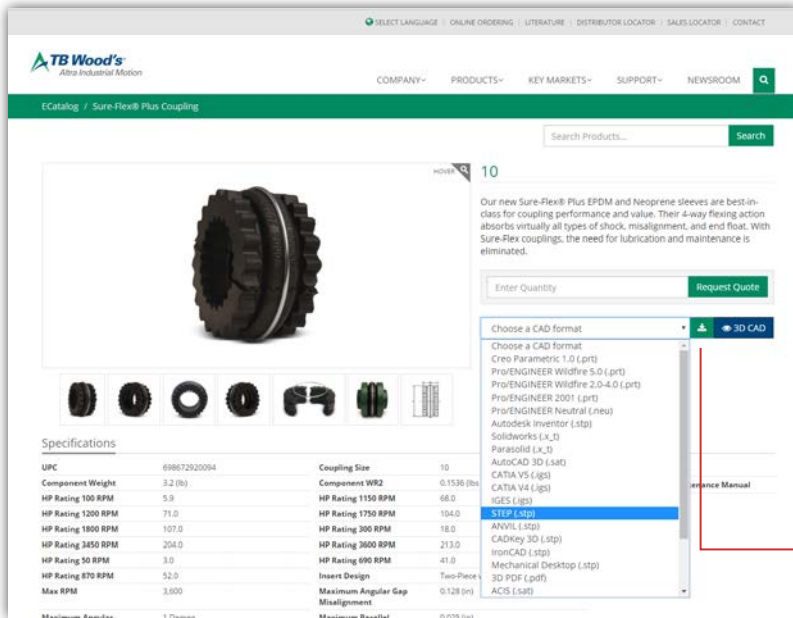

WWW.TBWOODS.COM

Access is Simple

Just click on the “Support” tab at the top of the TB Wood’s home page (www.tbwoods.com) and select “eCatalog”.

Refine Your Search Criteria

Utilize drop-down specification filters including:

- Product Family
- Coupling Size
- Material Type
- Bore Size

Search for a Specific Part Number or UPC Code

View Specification Pages

Click "View Item" to access individual product spec pages containing:

- Dimensions
- Performance Data
- Line Drawings
- CAD Models
- Literature

Compare Specifications

To compare side-by-side specifications, select an unlimited number of parts, then simply click the "Compare" button.

CAD View Menu

Zoom in, rotate and change model views.

View 3D Models