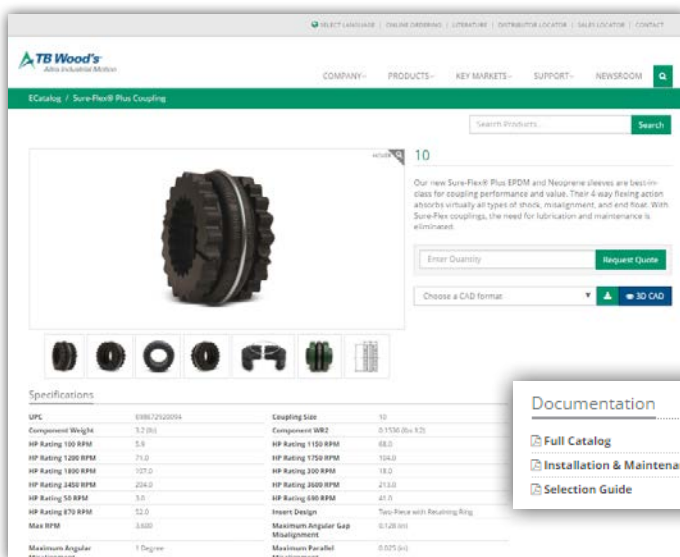

- Product Family
- Coupling Size
- Material Type
- Bore Size

Search for a Specific Part Number or UPC Code

View Specification Pages

Click "View Item" to access individual product spec pages containing:

- Dimensions
- Performance Data
- Line Drawings
- CAD Models
- Literature

Compare Specifications

To compare side-by-side specifications, select an unlimited number of parts, then simply click the "Compare" button.

CAD View Menu

Zoom in, rotate and change model views.

View 3D Models

Click [See 3D CAD](#) to view CAD model in new browser tab.

Download CAD Models

Use the drop-down menu to select from 24 available CAD formats. Then click the Download icon.

Download Literature

Download related product literature including: