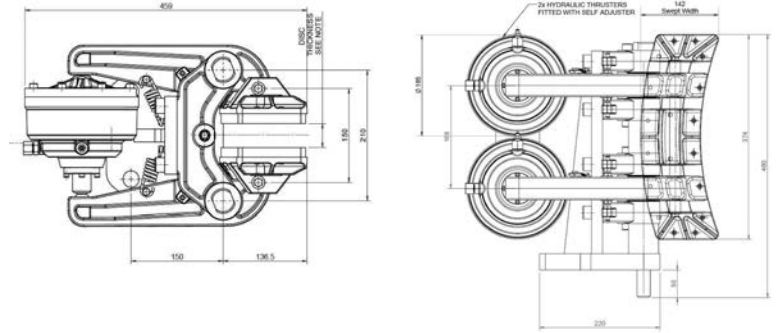

DESCRIPTION

The MCB caliper brake is supplied in two forms: a positive, direct acting brake and a spring applied, hydraulic released version. Each brake comprises a caliper body with a choice of actuators fitted between the arms. The brake is adjusted to fit a disc up to 36mm thickness and 1100mm minimum diameter. Brake force achievable as per the table opposite.

Spring Applied Hydraulically Released

Hydraulically Released Spring Applied

Caliper Type	Braking Force kN	Release Pressure bar	Max Retraction Pressure bar
MCBP200	200	50.0	142.5
MCBP165	160	41.0	117.5
MCBP130	120	31.0	88.5
MCBP100	95	24.0	68.8
MCBP65	60	16.0	44.3
MCBP30	30	8.0	21.5

Direct Applied Brake

Caliper Type	Braking Force kN	Pressure bar
MCBP200	200	131.0
MCBP165	160	108.0
MCBP130	120	81.0
MCBP100	95	63.0
MCBP65	60	41.0
MCBP30	30	15.0

Hydraulically Applied

www.twiflex.com

9 Briar Road, Twickenham
Middlesex, England TW2 6RB
+44 (0) 20 8894 1161
Fax: +44 (0) 20 8894 6056
Email: sales@twiflex.com