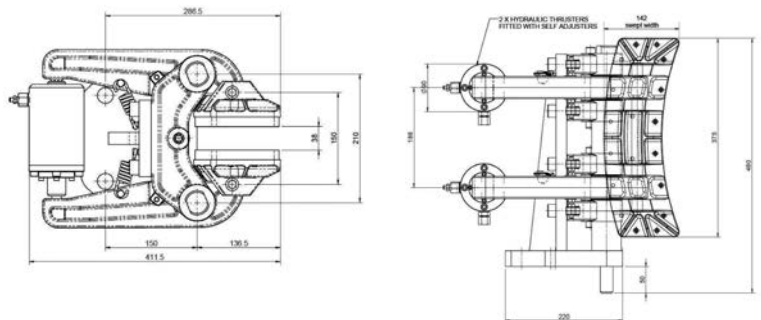

DESCRIPTION

The MCB caliper brake is supplied in two forms: a positive, direct acting brake and a spring applied, hydraulic released version. Each brake comprises a caliper body with a choice of actuators fitted between the arms. The brake is adjusted to fit a disc up to 36mm thickness and 1100mm minimum diameter. Brake force achievable as per the table opposite.

Spring Applied Hydraulically Released

Hydraulically Released Spring Applied

Caliper Type	Braking Force kN	Release Pressure bar	Max Retraction Pressure bar
MCBP200	200	50.0	142.5
MCBP165	160	41.0	117.5
MCBP130	120	31.0	88.5
MCBP100	95	24.0	68.8
MCBP65	60	16.0	44.3
MCBP30	30	8.0	21.5

Direct Applied Brake

Caliper Type	Braking Force kN	Pressure bar
MCBP200	200	131.0
MCBP165	160	108.0
MCBP130	120	81.0
MCBP100	95	63.0
MCBP65	60	41.0
MCBP30	30	15.0

Hydraulically Applied

www.twiflex.com

9 Briar Road, Twickenham
Middlesex, England TW2 6RB
+44 (0) 20 8894 1161
Fax: +44 (0) 20 8894 6056
Email: sales@twiflex.com