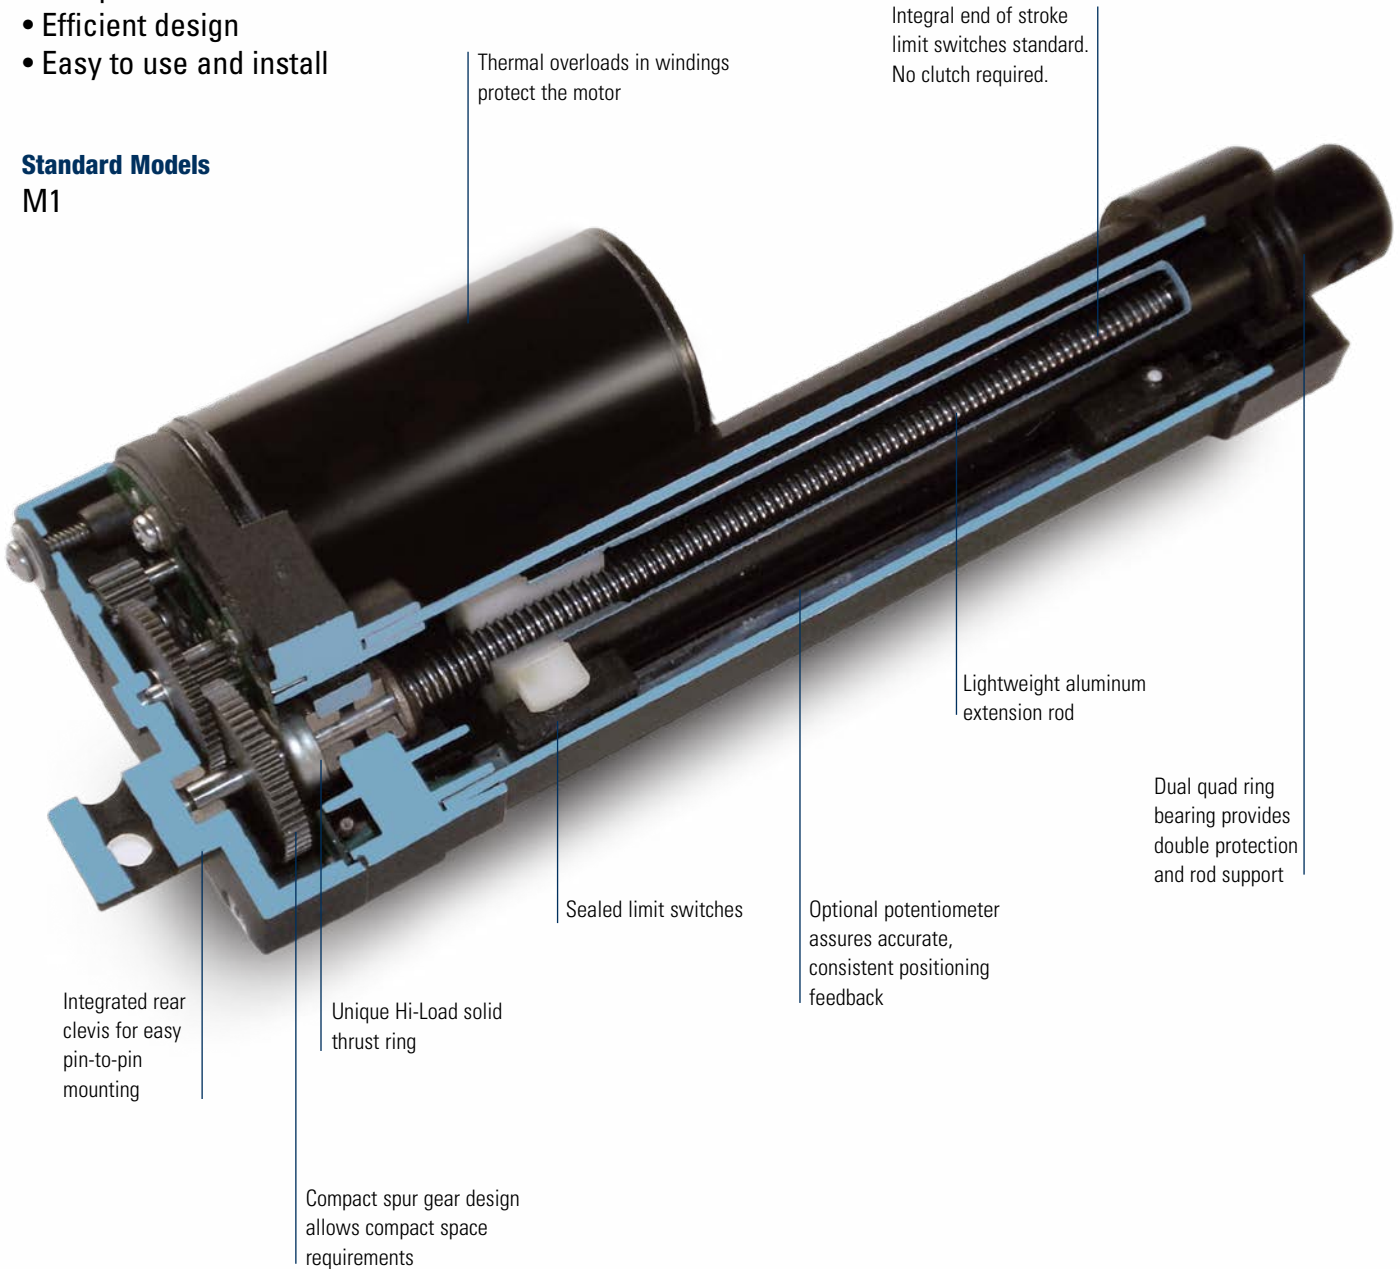

M-Track Features

Light Duty Actuators

Key Features

- Compact size
- Efficient design
- Easy to use and install

Standard Models

M1

IP69K and Temporary Immersion

Neoprene Sealing Boot available upon request.
Please see pages 9 & 10 for dimensional information.
Consult factory for ordering details.