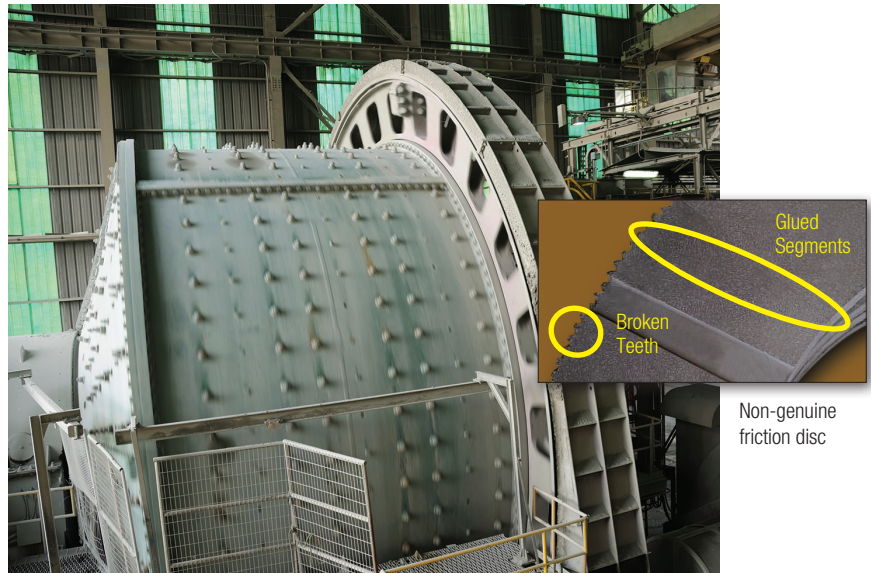

Genuine Wichita Replacement Friction Discs

Application

Coal Mine Ball Mill

Highlights

- Genuine Wichita Clutch replacement friction disc
- Large diameter disc manufactured using a one-piece casting
- High-strength proprietary friction material
- Molded composite reinforced gear teeth
- Consistent size for ease of fit and replacement
- 2-year warranty

A coal mine operator in South Africa installed non-genuine replacement friction discs in a large 60-inch Wichita Standard Ventilated Clutch. Upon machine start up, it was discovered that the discs were severely unbalanced, which led to a very high level of vibratory load and subsequent premature tooth failure. The machine was stopped almost immediately after installation. Unfortunately, significant damage had already been inflicted to the main clutch parts resulting in unnecessary expense and downtime.

Larger diameter non-Wichita replacement friction discs are often made from small segments which are then bonded together to form a fully-dimensioned disc. The gear teeth are then subsequently cut resulting in a weak tooth profile.

High-quality Genuine Wichita replacement friction discs are manufactured using a one-piece casting for dependable, long life service. Special high-strength proprietary materials with molded composite teeth resist functional wear and provide additional output torque, longer life, and more consistent operation.

All replacement Genuine Wichita Clutch friction discs feature wear-resistant polymers to insure they are precisely matched with mating Wichita clutch components for consistent and maximum high torque output. Wichita friction discs provide higher heat resistance to combat unforeseen application problems. All discs are of consistent size for ease of fit and replacement. Integral air grooves provide cooling and longer life.

Europe
+44 (0) 1234 350311
wichitaclutch.co.uk

US (Application Assistance)
1-800-964-3262
wichitaclutch.com

Asia Pacific
For a list of our AP sales offices:
altramotion.com/contactus